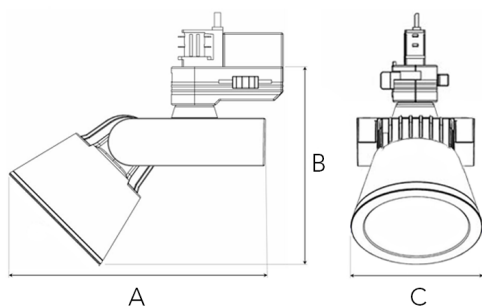

Spot		Medium		Flood	
16°		28°		40°	
m	ø	m	ø	m	ø
1.0	0.28	1.0	0.50	1.0	0.73
2.0	0.56	2.0	1.00	2.0	1.46
3.0	0.83	3.0	1.51	3.0	2.18

A 177 B 137 C 89 (mm)

### Technical specification

Track light with incorporated electronic gear and Chip on board. High quality reflectors with three different beam spreads. Lamp housing of die-cast aluminium for optimal cooling, long lifetime and low weight.

### Technical data

Mains (input) voltage	220-240 V
Total weight	0,76 kg
Form of protection	IP 20, class I
Light source	LED
Operating position	360°/90°
Start time	Instant
Driver	Built in
Optics	Metalized aluminum reflector
Beam spreads	Spot, Medium, Flood