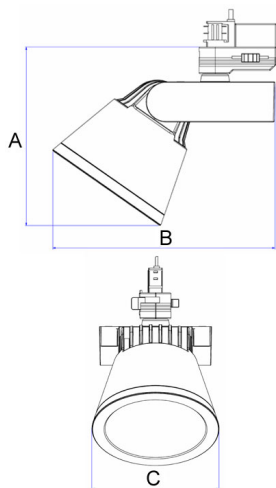

Spot		Medium		Flood		Wide Flood	
14°		28°		39°		54°	
m	ø	m	ø	m	ø	m	ø
1.0	0.25	1.0	0.50	1.0	0.72	1.0	1.02
2.0	0.49	2.0	1.00	2.0	1.43	2.0	2.04
3.0	0.74	3.0	1.50	3.0	2.15	3.0	3.06

A 178 B 222 C 132 (mm)

### Technical specification

Track light with incorporated electronic gear and Chip on board. High quality reflectors with four different beam spreads. Lamp housing of die-cast aluminium for optimal cooling, long lifetime and low weight.

### Technical data

Mains (input) voltage	220-240 V
Total weight	1 kg
Form of protection	IP 20, class I
Color temperature	3 000 K
Light source	LED
Operating position	360°/90°
Start time	Instant
Driver	Built in
Optics	Metalized aluminum reflector
Beam spreads	Spot, Medium, Flood, Wide flood