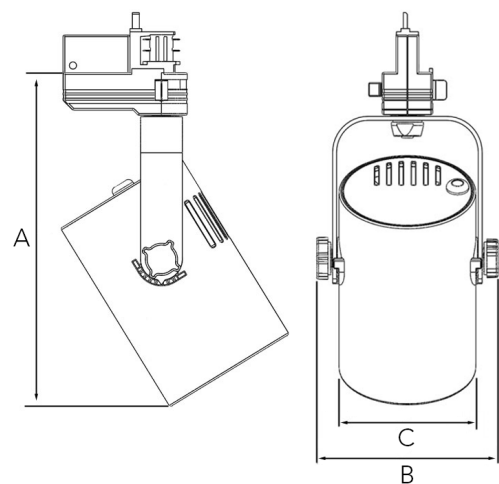

Spot		Medium		Flood	
16°		28°		40°	
m	ø	m	ø	m	ø
1.0	0.28	1.0	0.50	1.0	0.73
2.0	0.56	2.0	1.00	2.0	1.46
3.0	0.83	3.0	1.51	3.0	2.18

A 208 B 115 C 87 (mm)

Tubix mini 1500

Technical specification

Track light with incorporated electronic gear and Chip on board. High quality reflectors with three different beam spreads. Lamp housing of die-cast aluminium for optimal cooling, long lifetime and low weight. Black front ring.

Model and colors Available in white, black and grey.

Area of use Track light for indoor applications.

Technical data

Mains (input) voltage	220-240 V
Total weight	0,76 kg
Form of protection	IP 20, class I
Light source	LED
Operating position	360°/90°
Start time	Instant
Driver	Built in
Optics	Metalized aluminum reflector
Beam spreads	Spot, Medium, Flood

Art no	Description	Color
291-500-10	Spot	White
291-500-20	Spot	Black
291-500-30	Spot	Grey
291-501-10	Medium	White
291-501-20	Medium	Black
291-501-30	Medium	Grey
291-502-10	Flood	White
291-502-20	Flood	Black
291-502-30	Flood	Grey
298-317-001	Anti dazzle snoot	Black
298-210-100	Flaps kit	-
298-315-001	Honeycomb filter	-
298-314-001	Filter holder	-
236-318-103	Diffuser glass	-
236-316-103	Assymetric glass	-

Type	Delivered lumen output (lm)	System power (W)	EEI ³
930	1400	12	A++
940	1380	12	A++
840	1470	11	A++

Note

The above article numbers applies to 930.

Product available in other Kelvin temperatures on request. Final shipping destination may require minor modifications of components as well as article numbers, be sure to state the country in which the fixtures will be used.