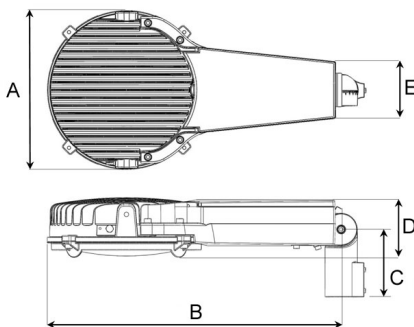

Mamba XL 120W

Technical specification

Outdoor Led light with incorporated electronic gear. Cylindrical reflector with optional lens spread, 15x30, 60x92 and 30x140. Safety glass required. Yoke, lamp and gear housing are made in die-cast aluminum. Electronic ballast are built in to fixture housing for optimal cooling, which increase the product lifetime and enhance the performance of the light source. Dimmable 50% or 100% with the use of 2-phase control system.

Model and colors Available in grey and other colours on request.

Accessories On request, elumdat files of the different lenses are provided.

Area of use Outdoor, arena and industrial use.

Technical data

Mains (input) voltage	220-240 V
Total weight	14,5 kg
Form of protection	IP 66, class I
Color temperature	4 000 K
Light source	LED
Operating position	Universal
Start time	Instant
Driver	Separate
Safety glass	Included
Optics	15x30 dgr, 30x140 dgr, 60x92 dgr

Art no	Description	Color
151-520-30	15x30 dgr	Grey
151-521-30	60x90 dgr	Grey
151-522-30	60x92 dgr	Grey
151-523-30	30x140 dgr	Grey

A 380 B 705 C 161 D 137 E 136 (mm)

Type	Delivered lumen output (lm)	System power (W)	EEI ³
740	9660	120	A