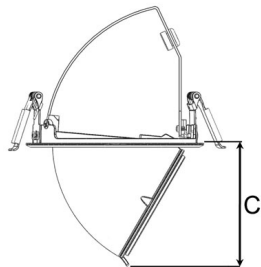

Spot		Medium		Flood	
14°		25°		33°	
m	ø	m	ø	m	ø
1.0	0.24	1.0	0.37	1.0	0.55
2.0	0.48	2.0	0.75	2.0	1.10
3.0	0.73	3.0	1.12	3.0	1.65

A 131 B 101 C 114 (mm)

Saw instruction: ø 124 mm

### Technical specification

Down light with separated electronic gear and Chip on board. Improved color rendering index +90. High quality lenses with three different beam spreads. Lamp housing of die-cast aluminium for optimal cooling, long lifetime and low weight.