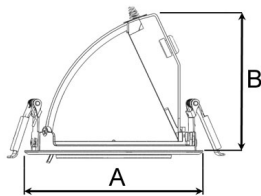

Spot		Medium		Flood	
14°		25°		33°	
m	ø	m	ø	m	ø
1.0	0.24	1.0	0.37	1.0	0.55
2.0	0.48	2.0	0.75	2.0	1.10
3.0	0.73	3.0	1.12	3.0	1.65

A 131 B 101 C 114 (mm)

Saw instruction: ø 124 mm

### Technical specification

Down light with separated electronic gear and Chip on board. Improved color rendering index +90. High quality lenses with three different beam spreads. Lamp housing of die-cast aluminium for optimal cooling, long lifetime and low weight.