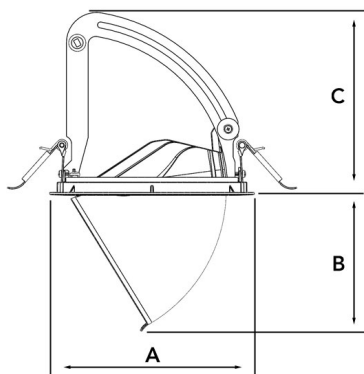

Spot		Medium		Flood		Wide Flood	
14°		26°		37°		55°	
m	ø	m	ø	m	ø	m	ø
1.0	0.24	1.0	0.47	1.0	0.68	1.0	1.05
2.0	0.48	2.0	0.94	2.0	1.35	2.0	2.10
3.0	0.72	3.0	1.41	3.0	2.03	3.0	3.15

A 170 B 115,5 C 150 (mm)

Saw instruction: ø 160 mm

### Technical specification

Retractable and rotating down light with chip on board and separated NL Power LED electronic ballast for optimal life time and light flow performance. High quality reflectors with four different beam spreads. Lamp housing of die-cast aluminium for optimal cooling and low weight.